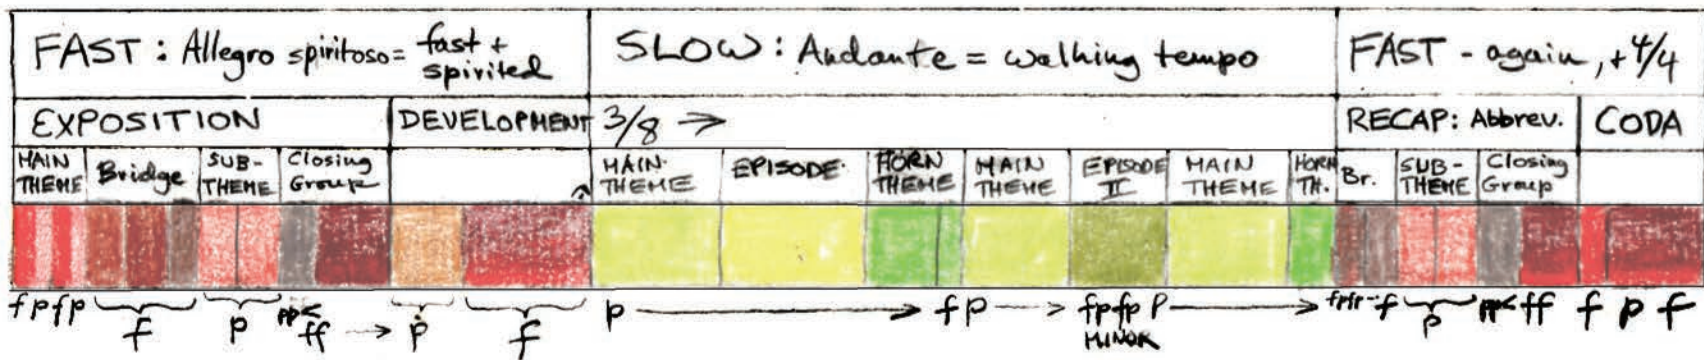

MOZART: SYMPHONY # 32 in G

MUSICMAP
 BY LORENZO MITCHELL
 (207) 374-5391 • mitchellmusicmap.com

Johann Strauss: Artist's Life Waltz